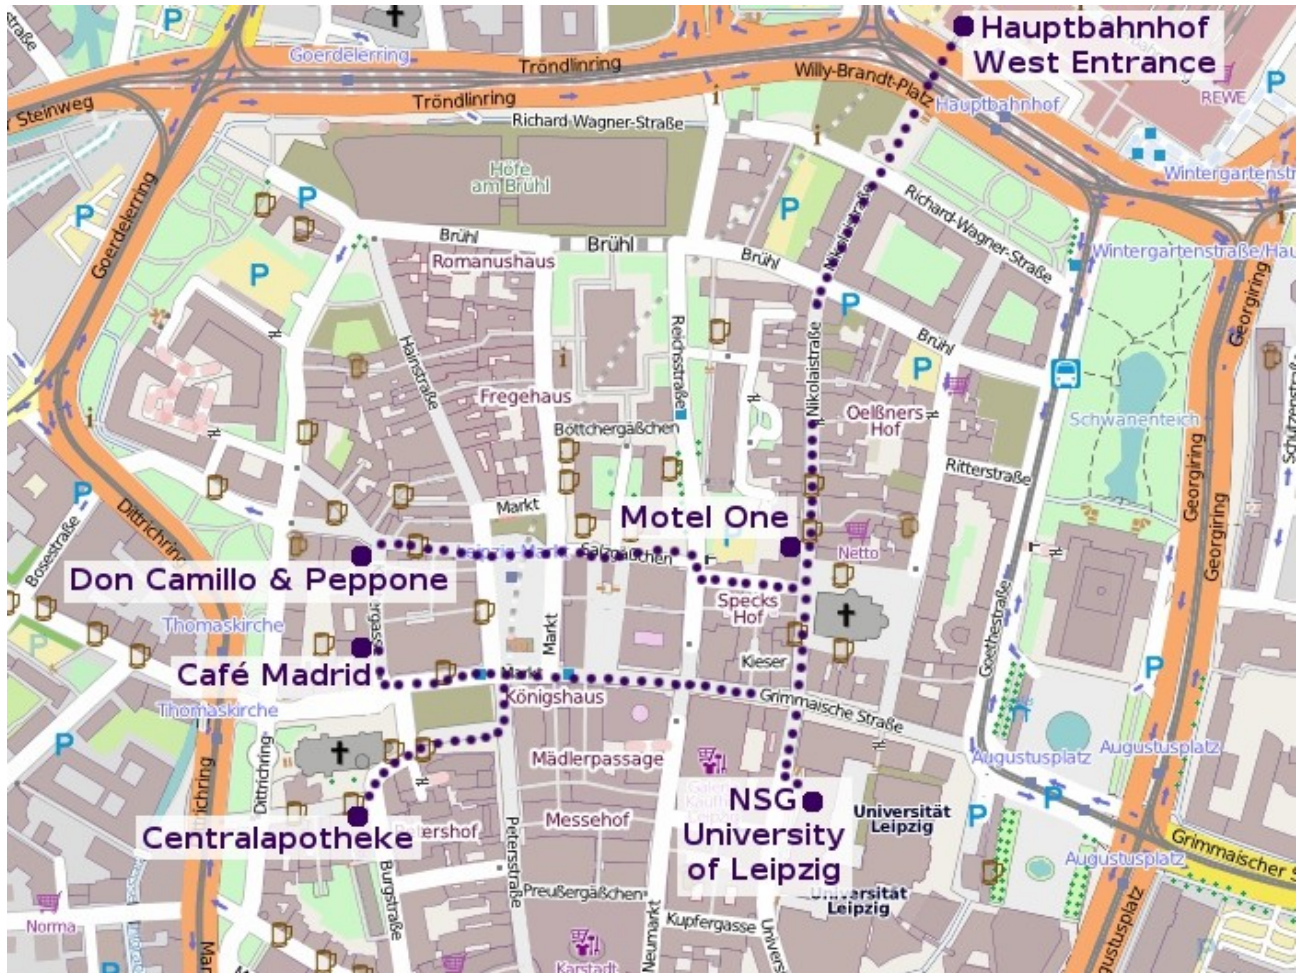

## CONFERENCE LOCATIONS

- this map contains all locations of the symposium -  
(they are all located in the inner city of Leipzig)

Dinner Friday, 6:30 pm  
**“Osteria Don Camillo & Peppone”**  
(Barfußgäßchen 11)

Dinner Thursday, 7:15 pm  
**“Café Madrid”**  
(Klostergasse 3-5)

Dinner Wednesday, 6:00 pm  
**“Centralapotheke”**  
(Thomaskirchhof 12)

Leipzig's main station **“Hauptbahnhof”**  
(please leave the building  
at its West Entrance)

Hotel for Participants  
**“Motel One”**  
(Nikolaistraße 23)

Conference Location  
**“Neues Seminargebäude” (NSG)**  
University of Leipzig (Universitätsstraße 5)